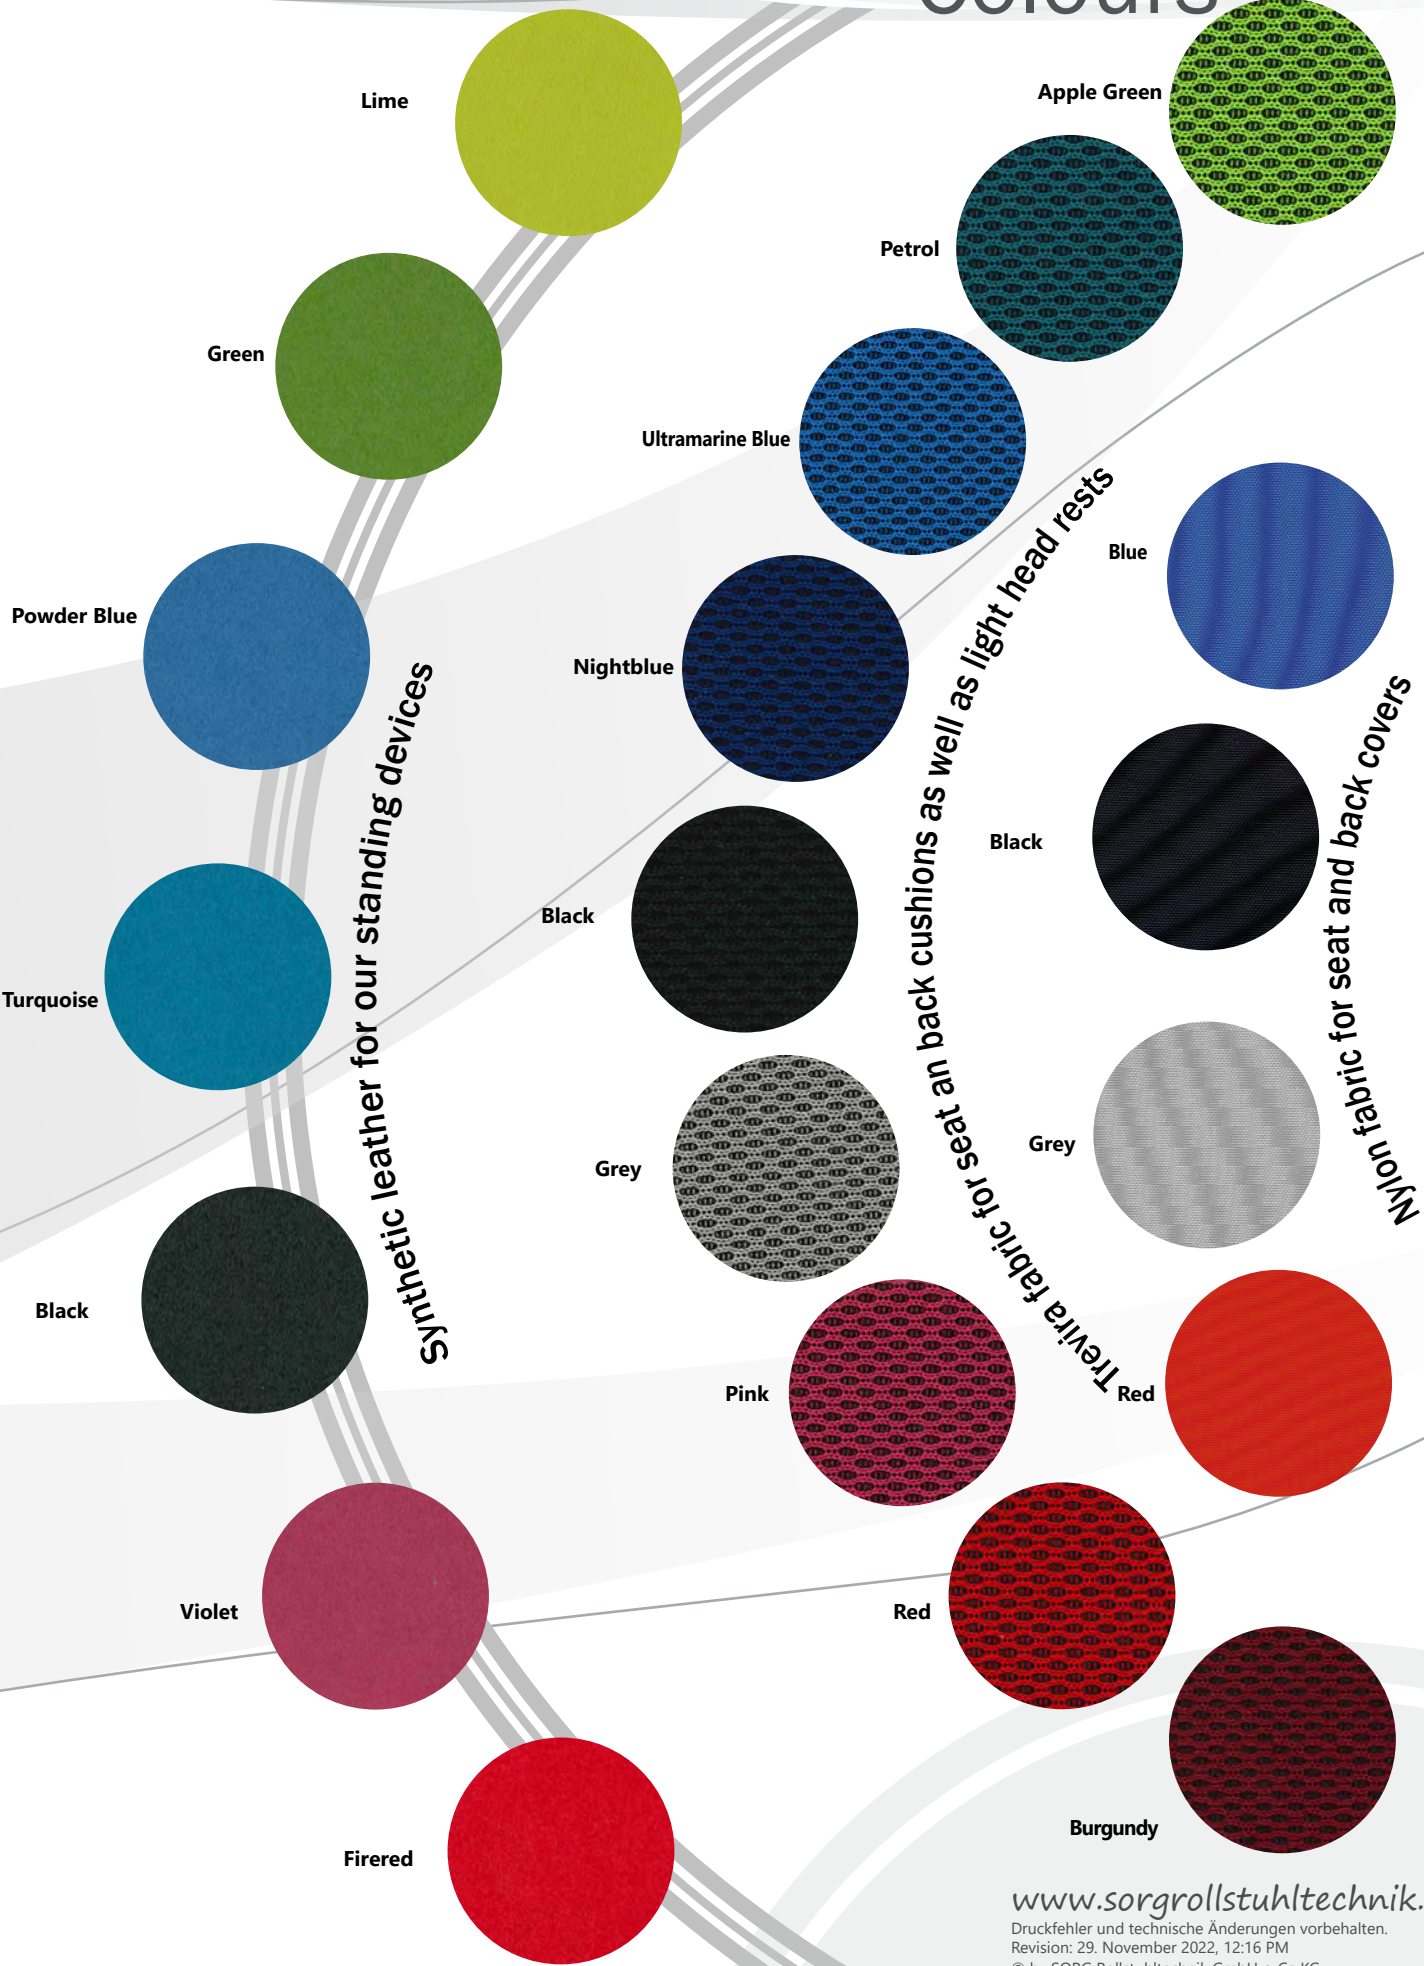

Dormant Colours

Fired red
dormant

Violet
dormant

Black
(metallic/matt)

Special colours

Titan grey
(metallic/matt)

Silver Metallic

Dark Blue
(metallic/matt)

Frame colours

Goblin green
(metallic/matt)

Zinc Yellow
(metallic/matt)

Red

Grün

Eloxi Colours

Violet

Coarse Black

Girly Pink
(metallic/matt)

Pure Orange
(metallic/matt)

Orange

Dark Green
(metallic/matt)

Brilliant Blue
(metallic/matt)

Blue

▶▶ Note Please note that the colour samples displayed can only give you a first impression of the respective colour. Real colour sensations may vary from the past presented here.

Cover Colours

Synthetic leather for our standing devices

Treitra fabric for seat un back cushions as well as light head rests

Nylon fabric for seat and back covers

► **Note** Please note that the colour samples displayed can only give you a first impression of the respective colour. Real colour sensations may vary from the past presented here.